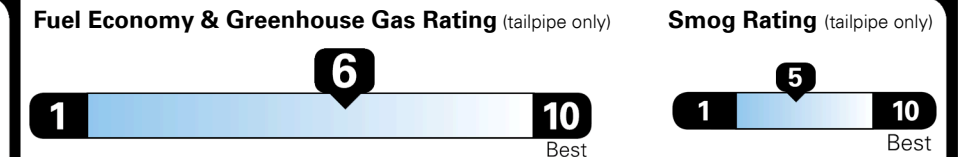

EPA DOT Fuel Economy and Environment

Gasoline Vehicle

Fuel Economy
27 MPG
combined city/hwy
3.7 gallons per 100 miles

Small SUVs range from 18 to 120 MPG. The best vehicle rates 136 MPGe.

26 city
29 highway

You save $0
in fuel costs over 5 years compared to the average new vehicle.

Annual fuel cost **$1,500**